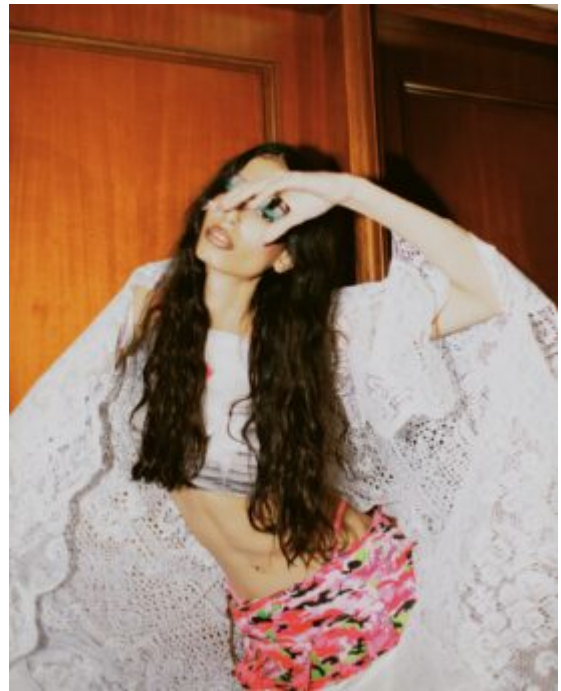

TRUE MODELS

Alexandra Mangina

181 | 84 / 62 / 92 / 40.5 | Brown / Brown

TRUE MODELS

Alexandra Mangina

181 | 84 / 62 / 92 / 40.5 | Brown / Brown

TRUE MODELS

Alexandra Mangina

181 | 84 / 62 / 92 / 40.5 | Brown / Brown

TRUE MODELS

Alexandra Mangina

181 | 84 / 62 / 92 / 40.5 | Brown / Brown

TRUE MODELS

Alexandra Mangina

181 | 84 / 62 / 92 / 40.5 | Brown / Brown

TRUE MODELS

Alexandra Mangina

181 | 84 / 62 / 92 / 40.5 | Brown / Brown

TRUE MODELS