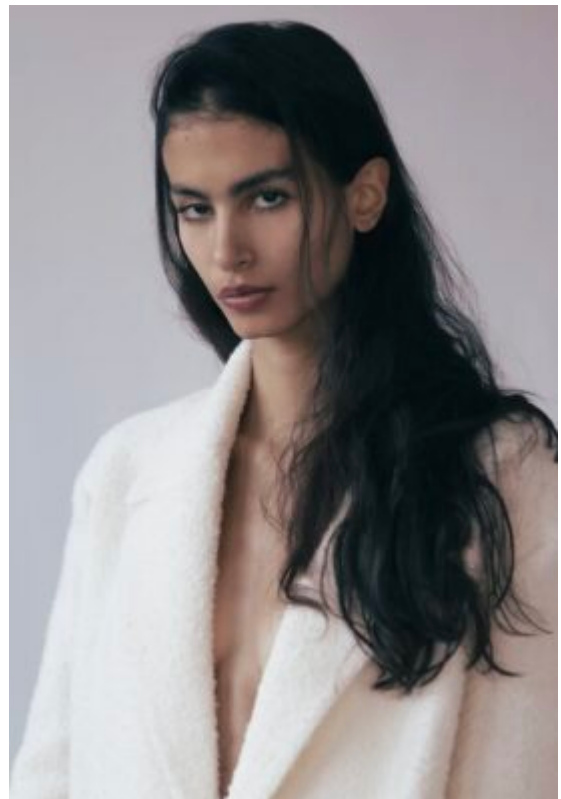

TRUE MODELS

Alexandra Mangina

181 | 84 / 62 / 92 / 40.5 | Brown / Brown

TRUE MODELS

Alexandra Mangina

181 | 84 / 62 / 92 / 40.5 | Brown / Brown

TRUE MODELS

Alexandra Mangina

181 | 84 / 62 / 92 / 40.5 | Brown / Brown

TRUE MODELS

Alexandra Mangina

181 | 84 / 62 / 92 / 40.5 | Brown / Brown

TRUE MODELS

Alexandra Mangina

181 | 84 / 62 / 92 / 40.5 | Brown / Brown

TRUE MODELS

Alexandra Mangina

181 | 84 / 62 / 92 / 40.5 | Brown / Brown

TRUE MODELS