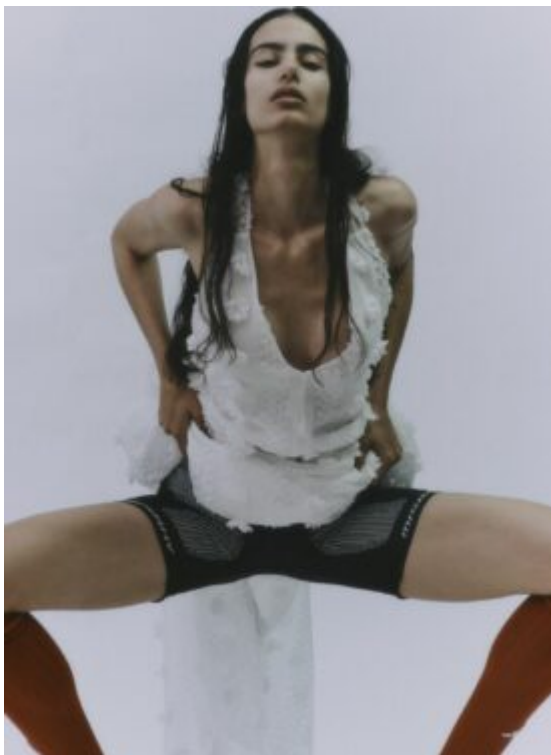

TRUE MODELS

Alexandra Mangina

181 | 84 / 62 / 92 / 40.5 | Brown / Brown

TRUE MODELS

Alexandra Mangina

181 | 84 / 62 / 92 / 40.5 | Brown / Brown

TRUE MODELS

Alexandra Mangina

181 | 84 / 62 / 92 / 40.5 | Brown / Brown

TRUE MODELS

Alexandra Mangina

181 | 84 / 62 / 92 / 40.5 | Brown / Brown

TRUE MODELS

Alexandra Mangina

181 | 84 / 62 / 92 / 40.5 | Brown / Brown

TRUE MODELS

Alexandra Mangina

181 | 84 / 62 / 92 / 40.5 | Brown / Brown

TRUE MODELS