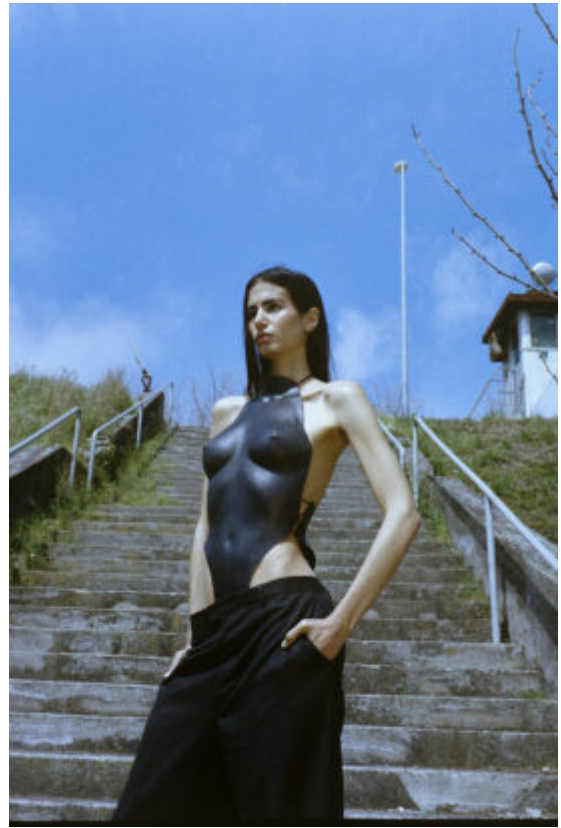

TRUE MODELS

Alexandra Mangina

181 | 84 / 62 / 92 / 40.5 | Brown / Brown

TRUE MODELS

Alexandra Mangina

181 | 84 / 62 / 92 / 40.5 | Brown / Brown

TRUE MODELS

Alexandra Mangina

181 | 84 / 62 / 92 / 40.5 | Brown / Brown

TRUE MODELS

Alexandra Mangina

181 | 84 / 62 / 92 / 40.5 | Brown / Brown

TRUE MODELS

Alexandra Mangina

181 | 84 / 62 / 92 / 40.5 | Brown / Brown

TRUE MODELS

Alexandra Mangina

181 | 84 / 62 / 92 / 40.5 | Brown / Brown

TRUE MODELS